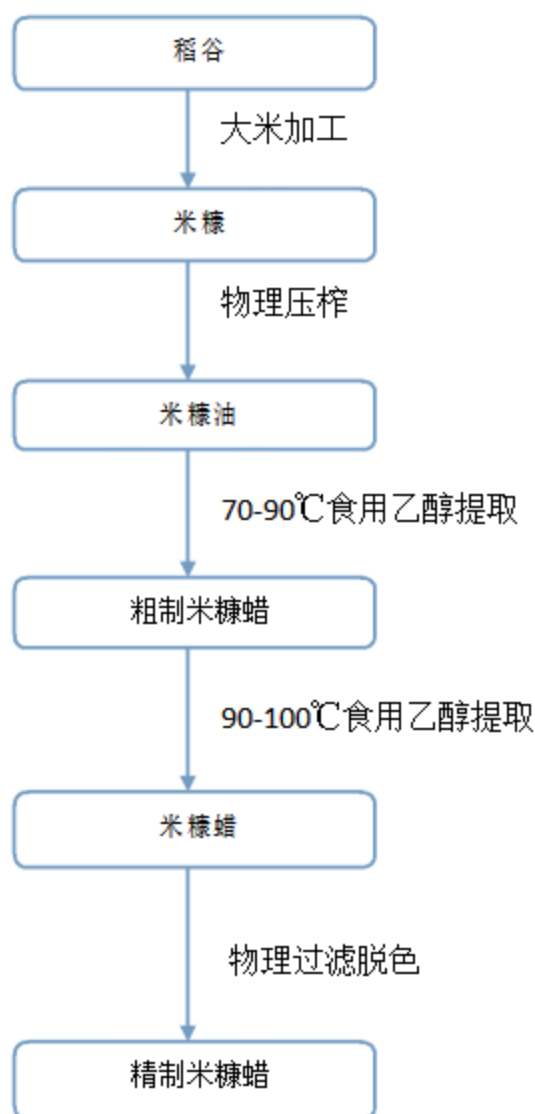

精制米糠蜡工艺流程

Process Flow of Rice Bran Wax